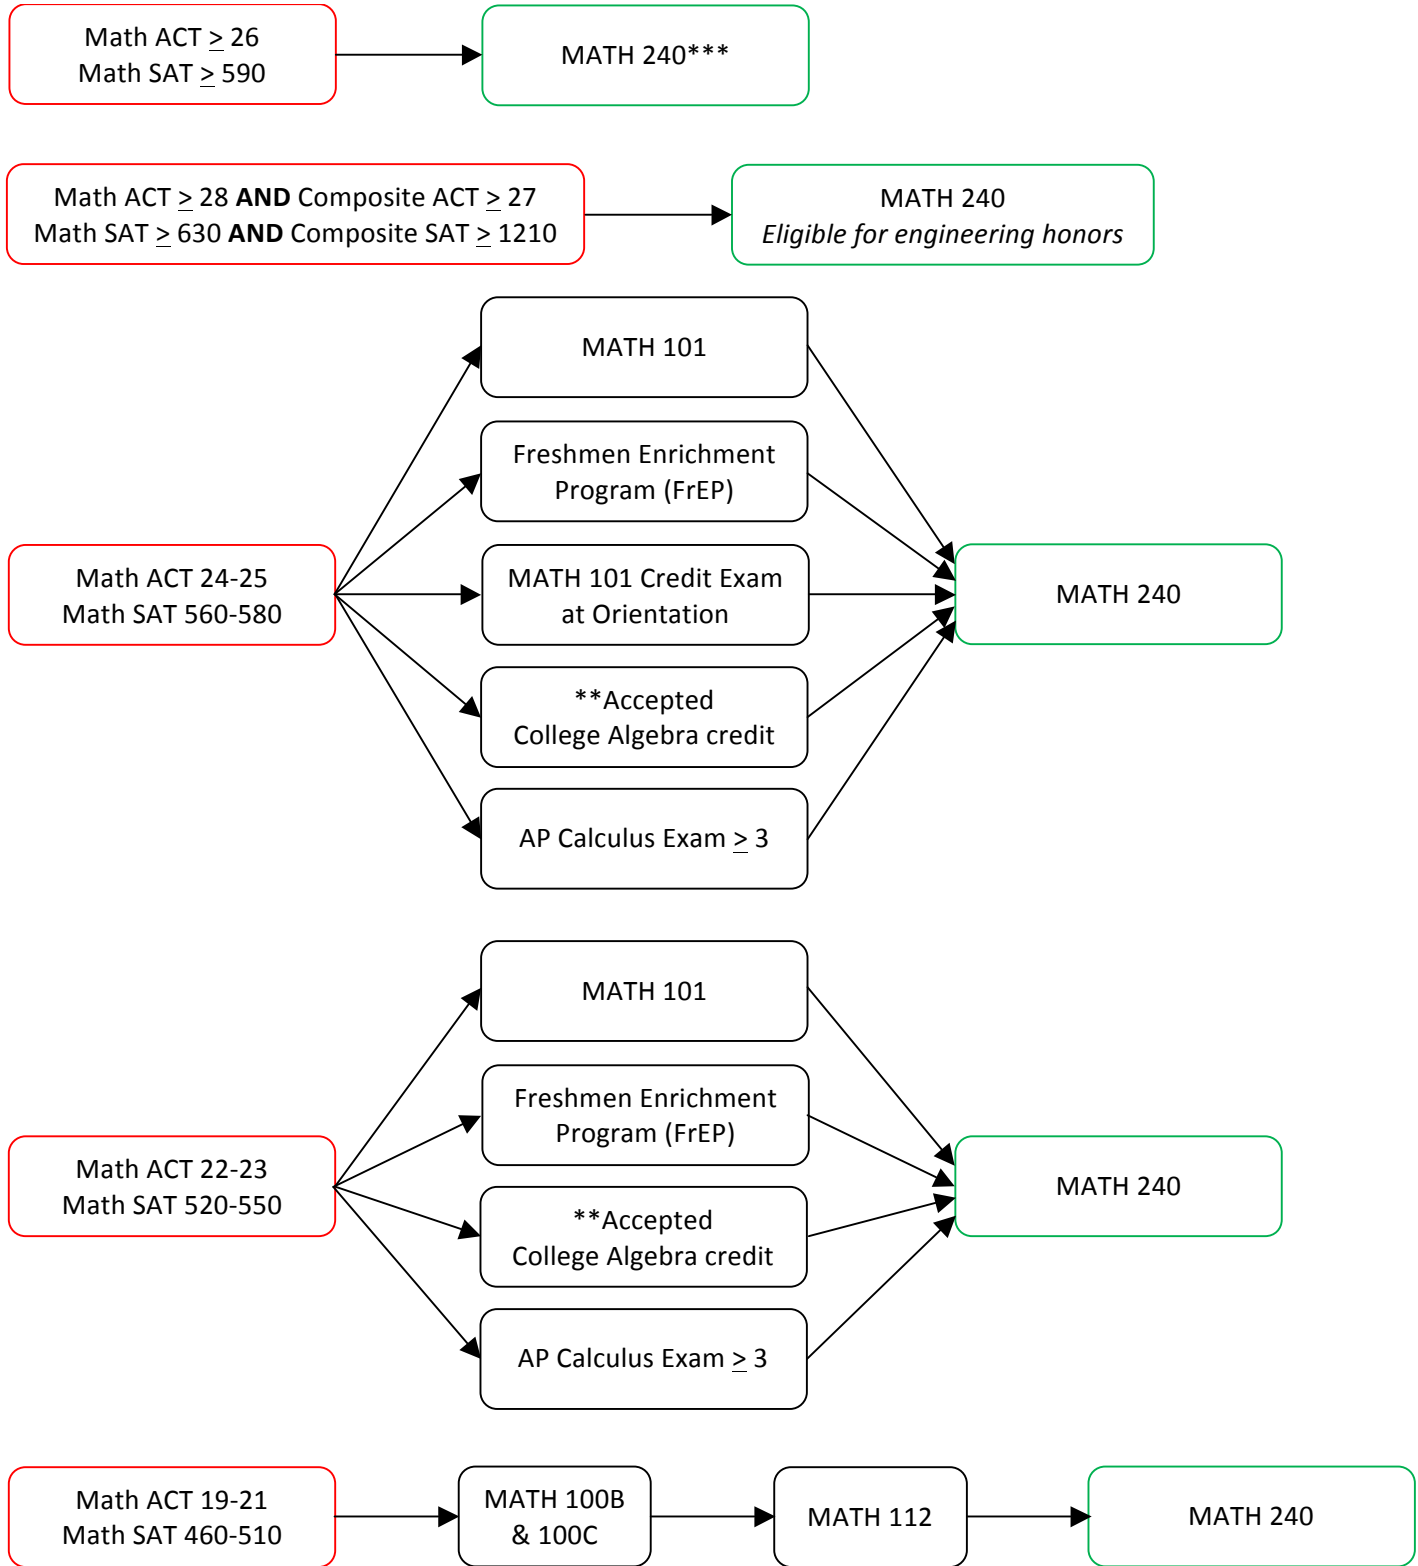

Where do I start?

In the College of Engineering and Science, our 8 engineering degrees and 4 science degree curriculums begin in MATH 240.

MATH 100B & 100C – College Algebra
MATH 112 – Trigonometry

MATH 101 – College Algebra
MATH 240 – Pre-Calculus

**To find out if the course you have taken is accepted by Louisiana Tech University, email the institution, course number, and course name to coesugs@latech.edu.

***If you have earned credit for MATH 240 or higher, you will be placed accordingly.