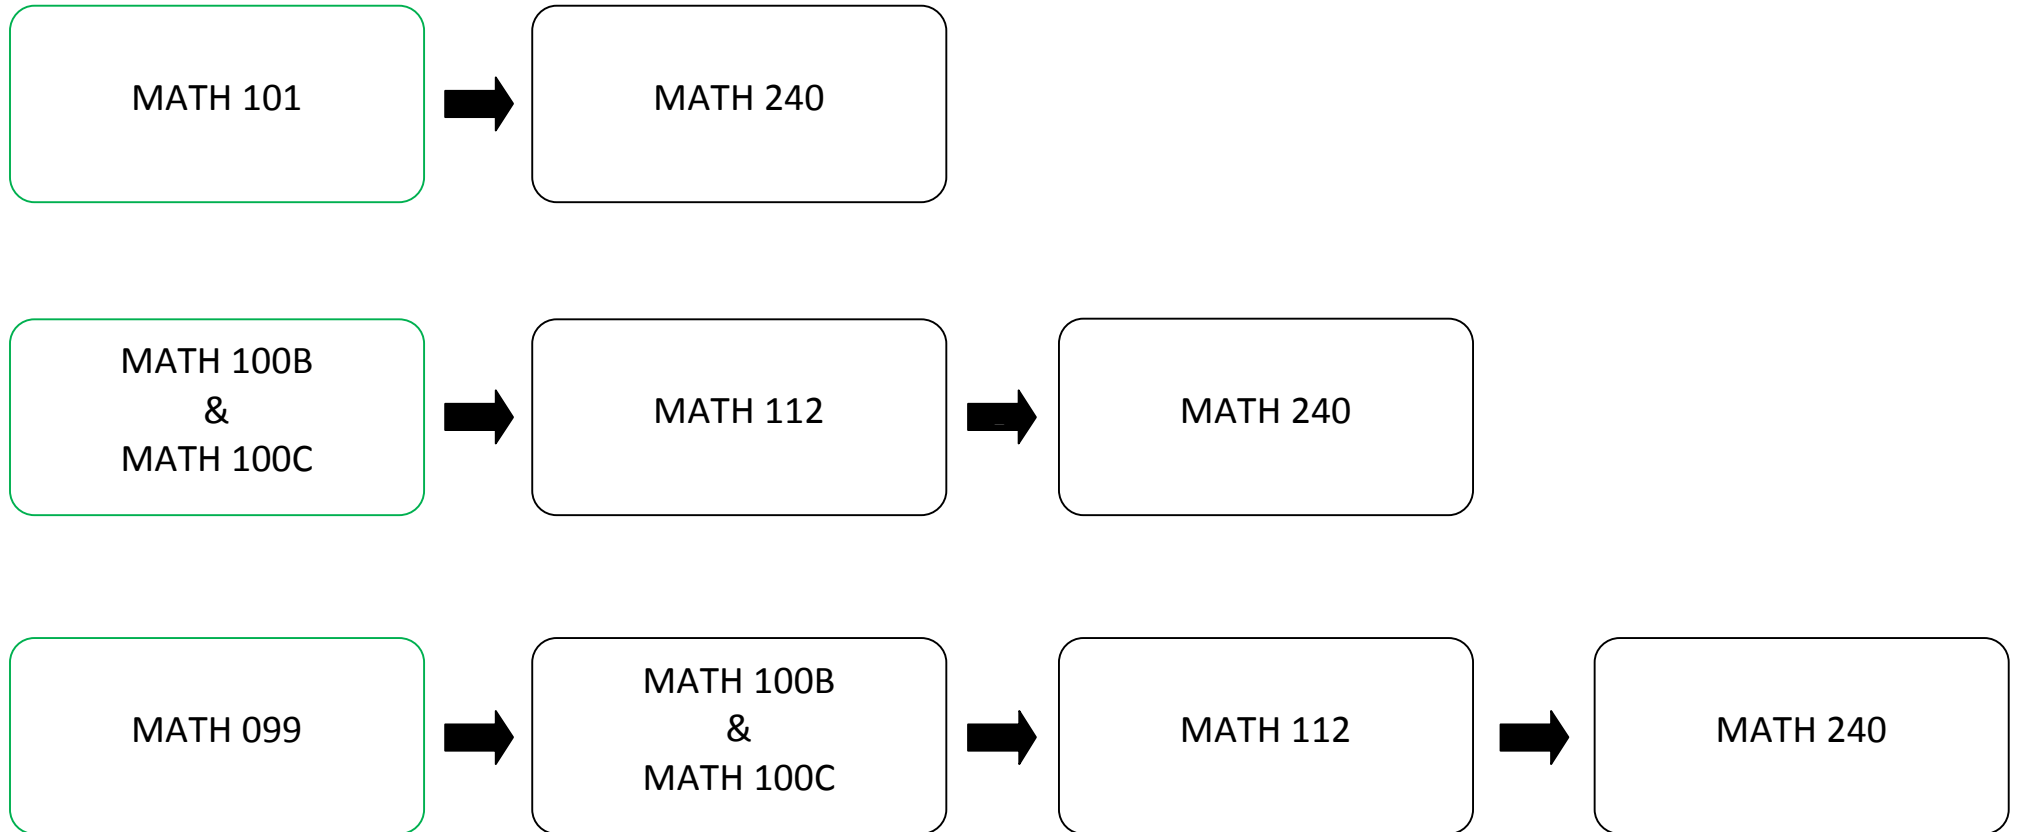

What do I take next?

Starting Points

You must complete each class with a "C" or higher to take the next class.

Starting Point – class you started in at Louisiana Tech University.